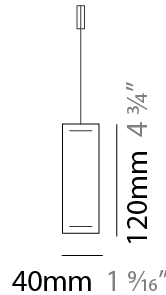

PROJECT	_____
TYPE	_____
SPECIFIER	_____
QUANTITY	_____
DATE	_____

LED120 SUSPENSION

D71024-

base number
Color   Finish
Temperature   Options

1. To build a product code in our configurator select the specify button on the base model # product page
2. To build a manual product code on this datasheet choose from the options listed below in blue font and add the suffix to the base model #

GENERAL

Series: Woodlin
Subseries: LED120
Brand: Tunto
Division: Design
Mounting Type: Suspension
Mounting Location: Ceiling
Subcategory: Profile

PHYSICAL

Shape: Rectangle
Length (mm): 1000
Length (in): 39 3/8
Width (mm): 40
Width (in): 1 9/16
Height (mm): 120
Height (in): 4 3/4
Max. Overall Height (mm): 2120
Max. Overall Height (in): 83 7/16
Light Distribution: Direct / Indirect
Diffuser: Opal
Fixture Finish: [WAL](#) / [ASH](#) / [OAK](#) / [BLK](#) / [WHI](#)
Fixture Material: Wood
Cable Details: 2000mm / 78 3/4"

ELECTRICAL

Lamp Type: LED
Input Wattage (W): 46
Total Output Wattage (W): 38
Dimming: Tri-Mode (Non-Dimming and Phase Dimming (120Vac only) and 0-10V Dimming)
Driver Included: Yes
Driver Location: Integrated
Driver Type: Constant Current - Universal
Driver Class: Class 2
Input Voltage (V): 120 - 277
Constant Current (MA): 700

LED

Color Temperature (°K): [2700](#) / [3000](#) / [4000](#)
Max. Delivered Lumen (lm): 2200
CRI: >93 CRI
Lamp Life (hrs): 50000

OPTICAL

RATINGS AND CERTIFICATIONS

Certified By: Certified for North American Standards
IP rating: IP20